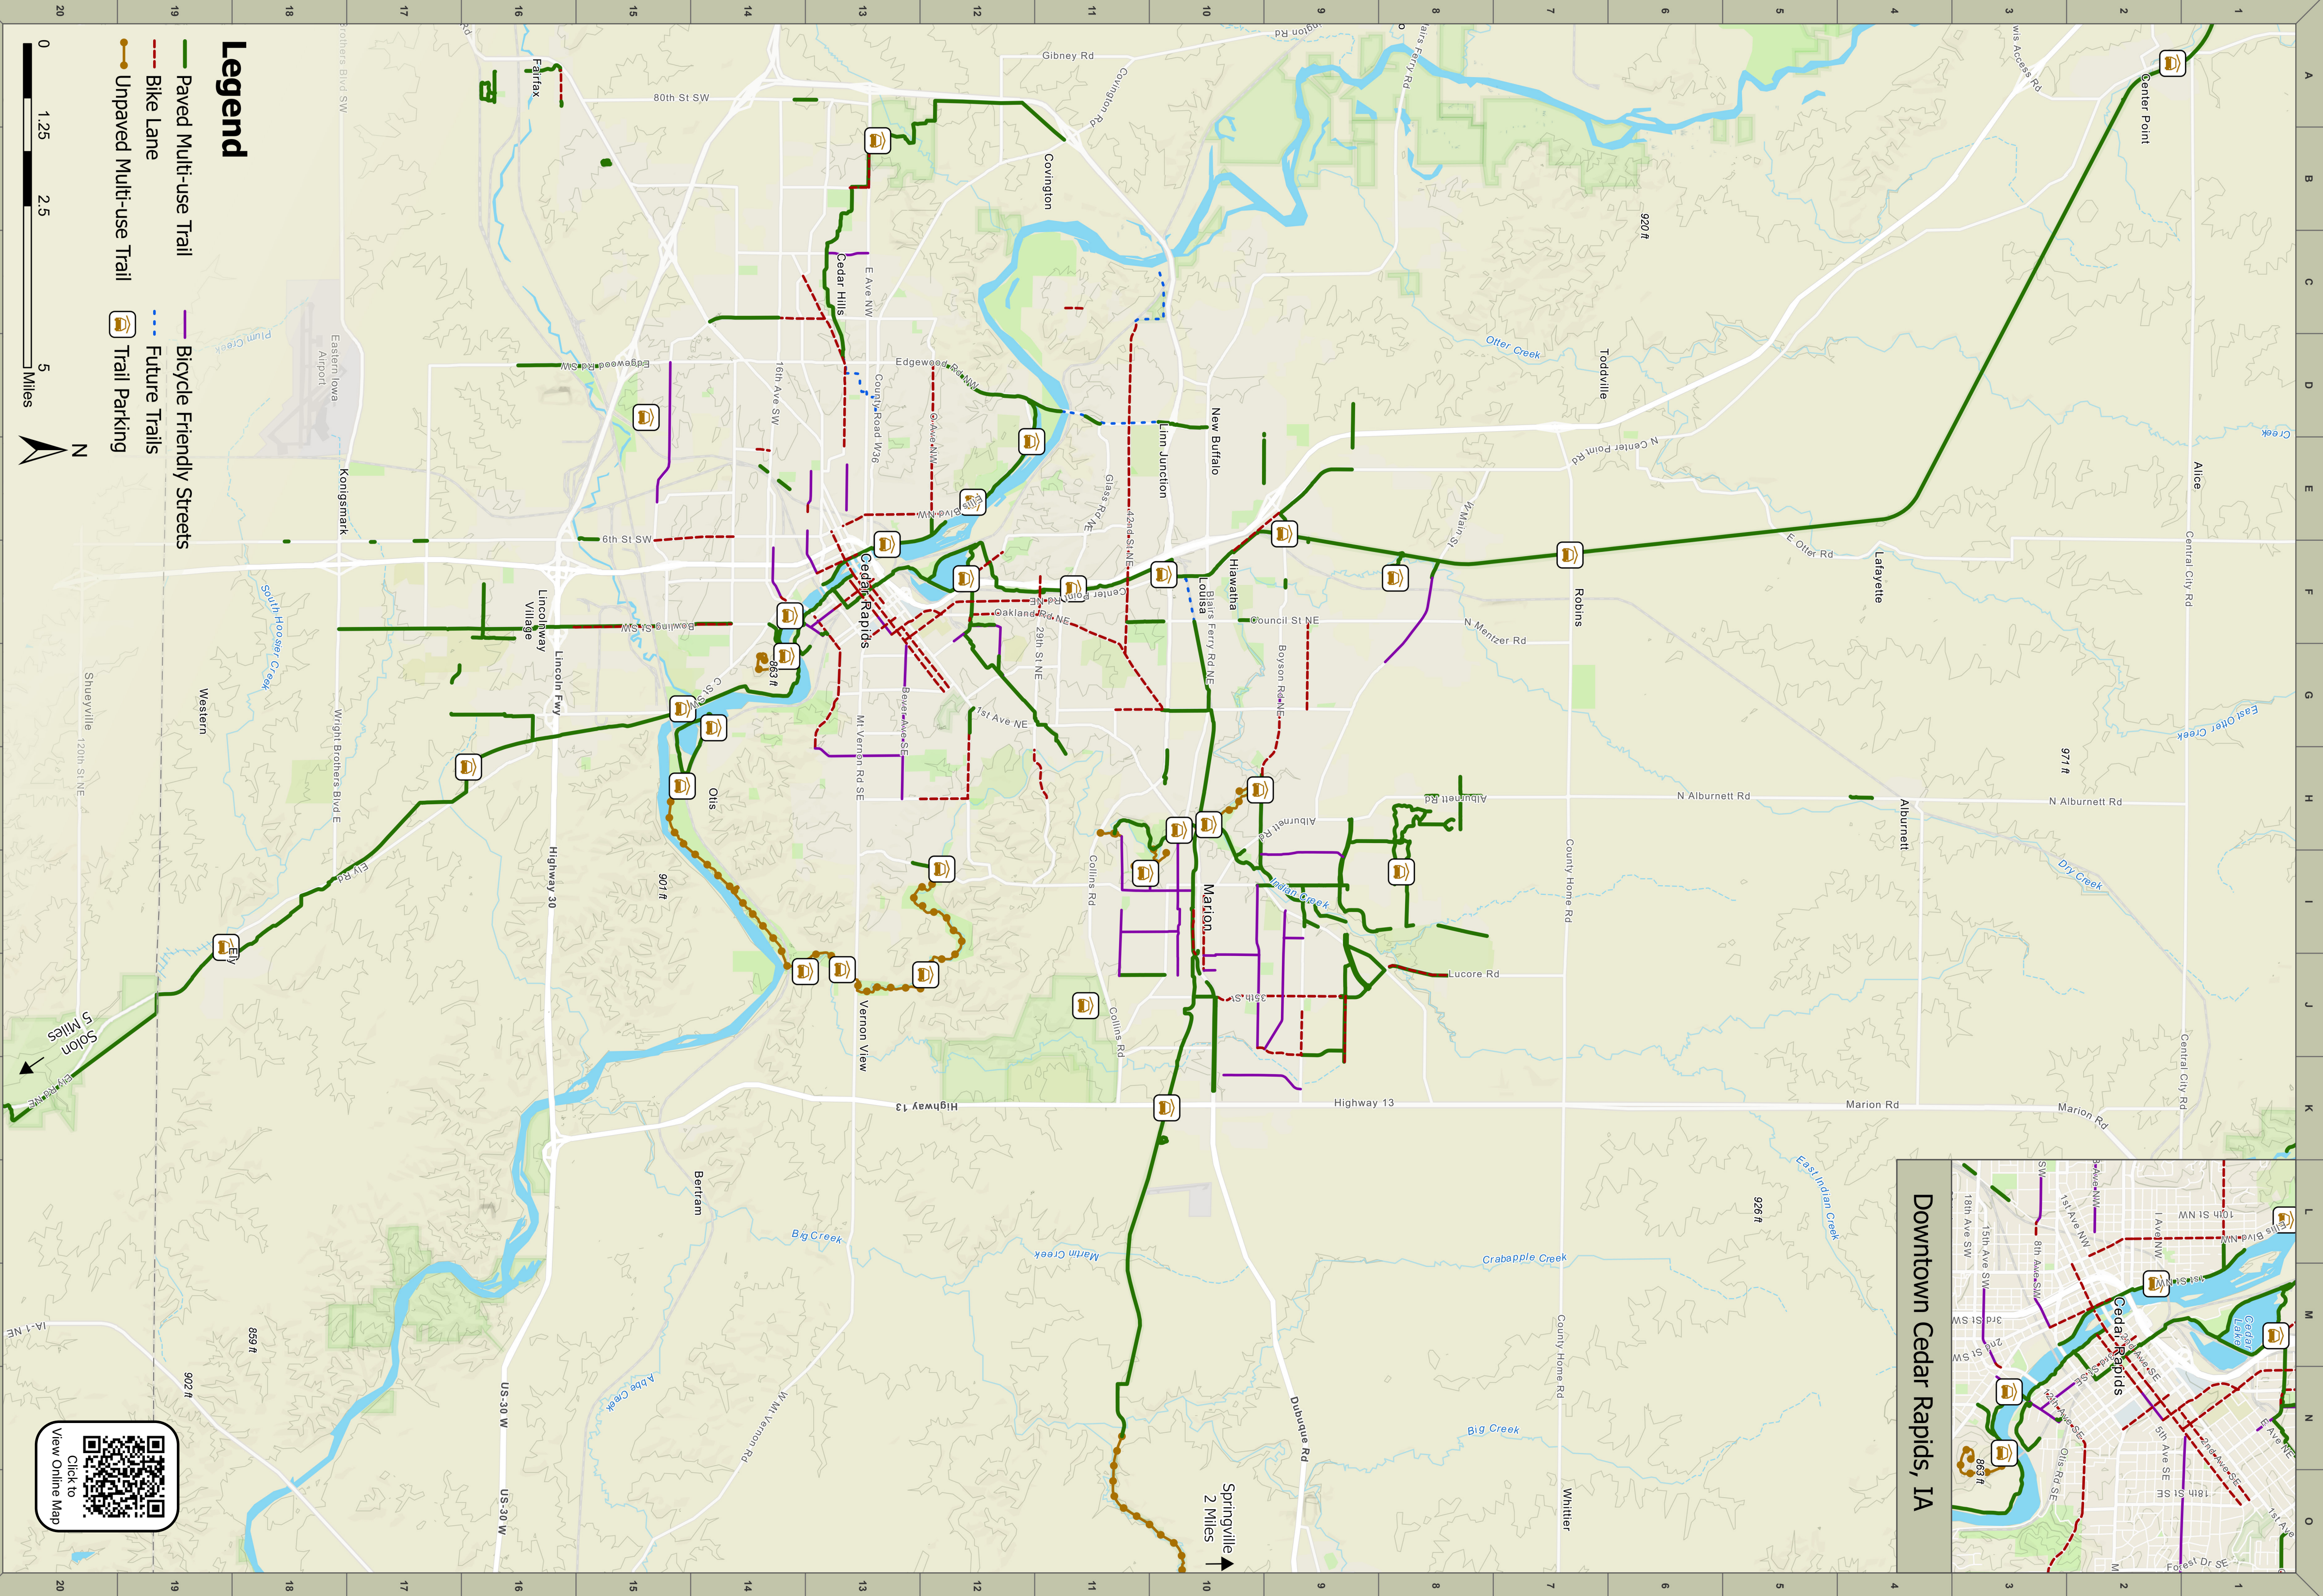

Downtown Cedar Rapids, IA

Legend

- Paved Multi-use Trail
- - - Unpaved Multi-use Trail
- Bicycle Friendly Streets
- - - Future Trails
-  Trail Parking
- Bike Lane

Springville
2 Miles

Solon
5 Miles